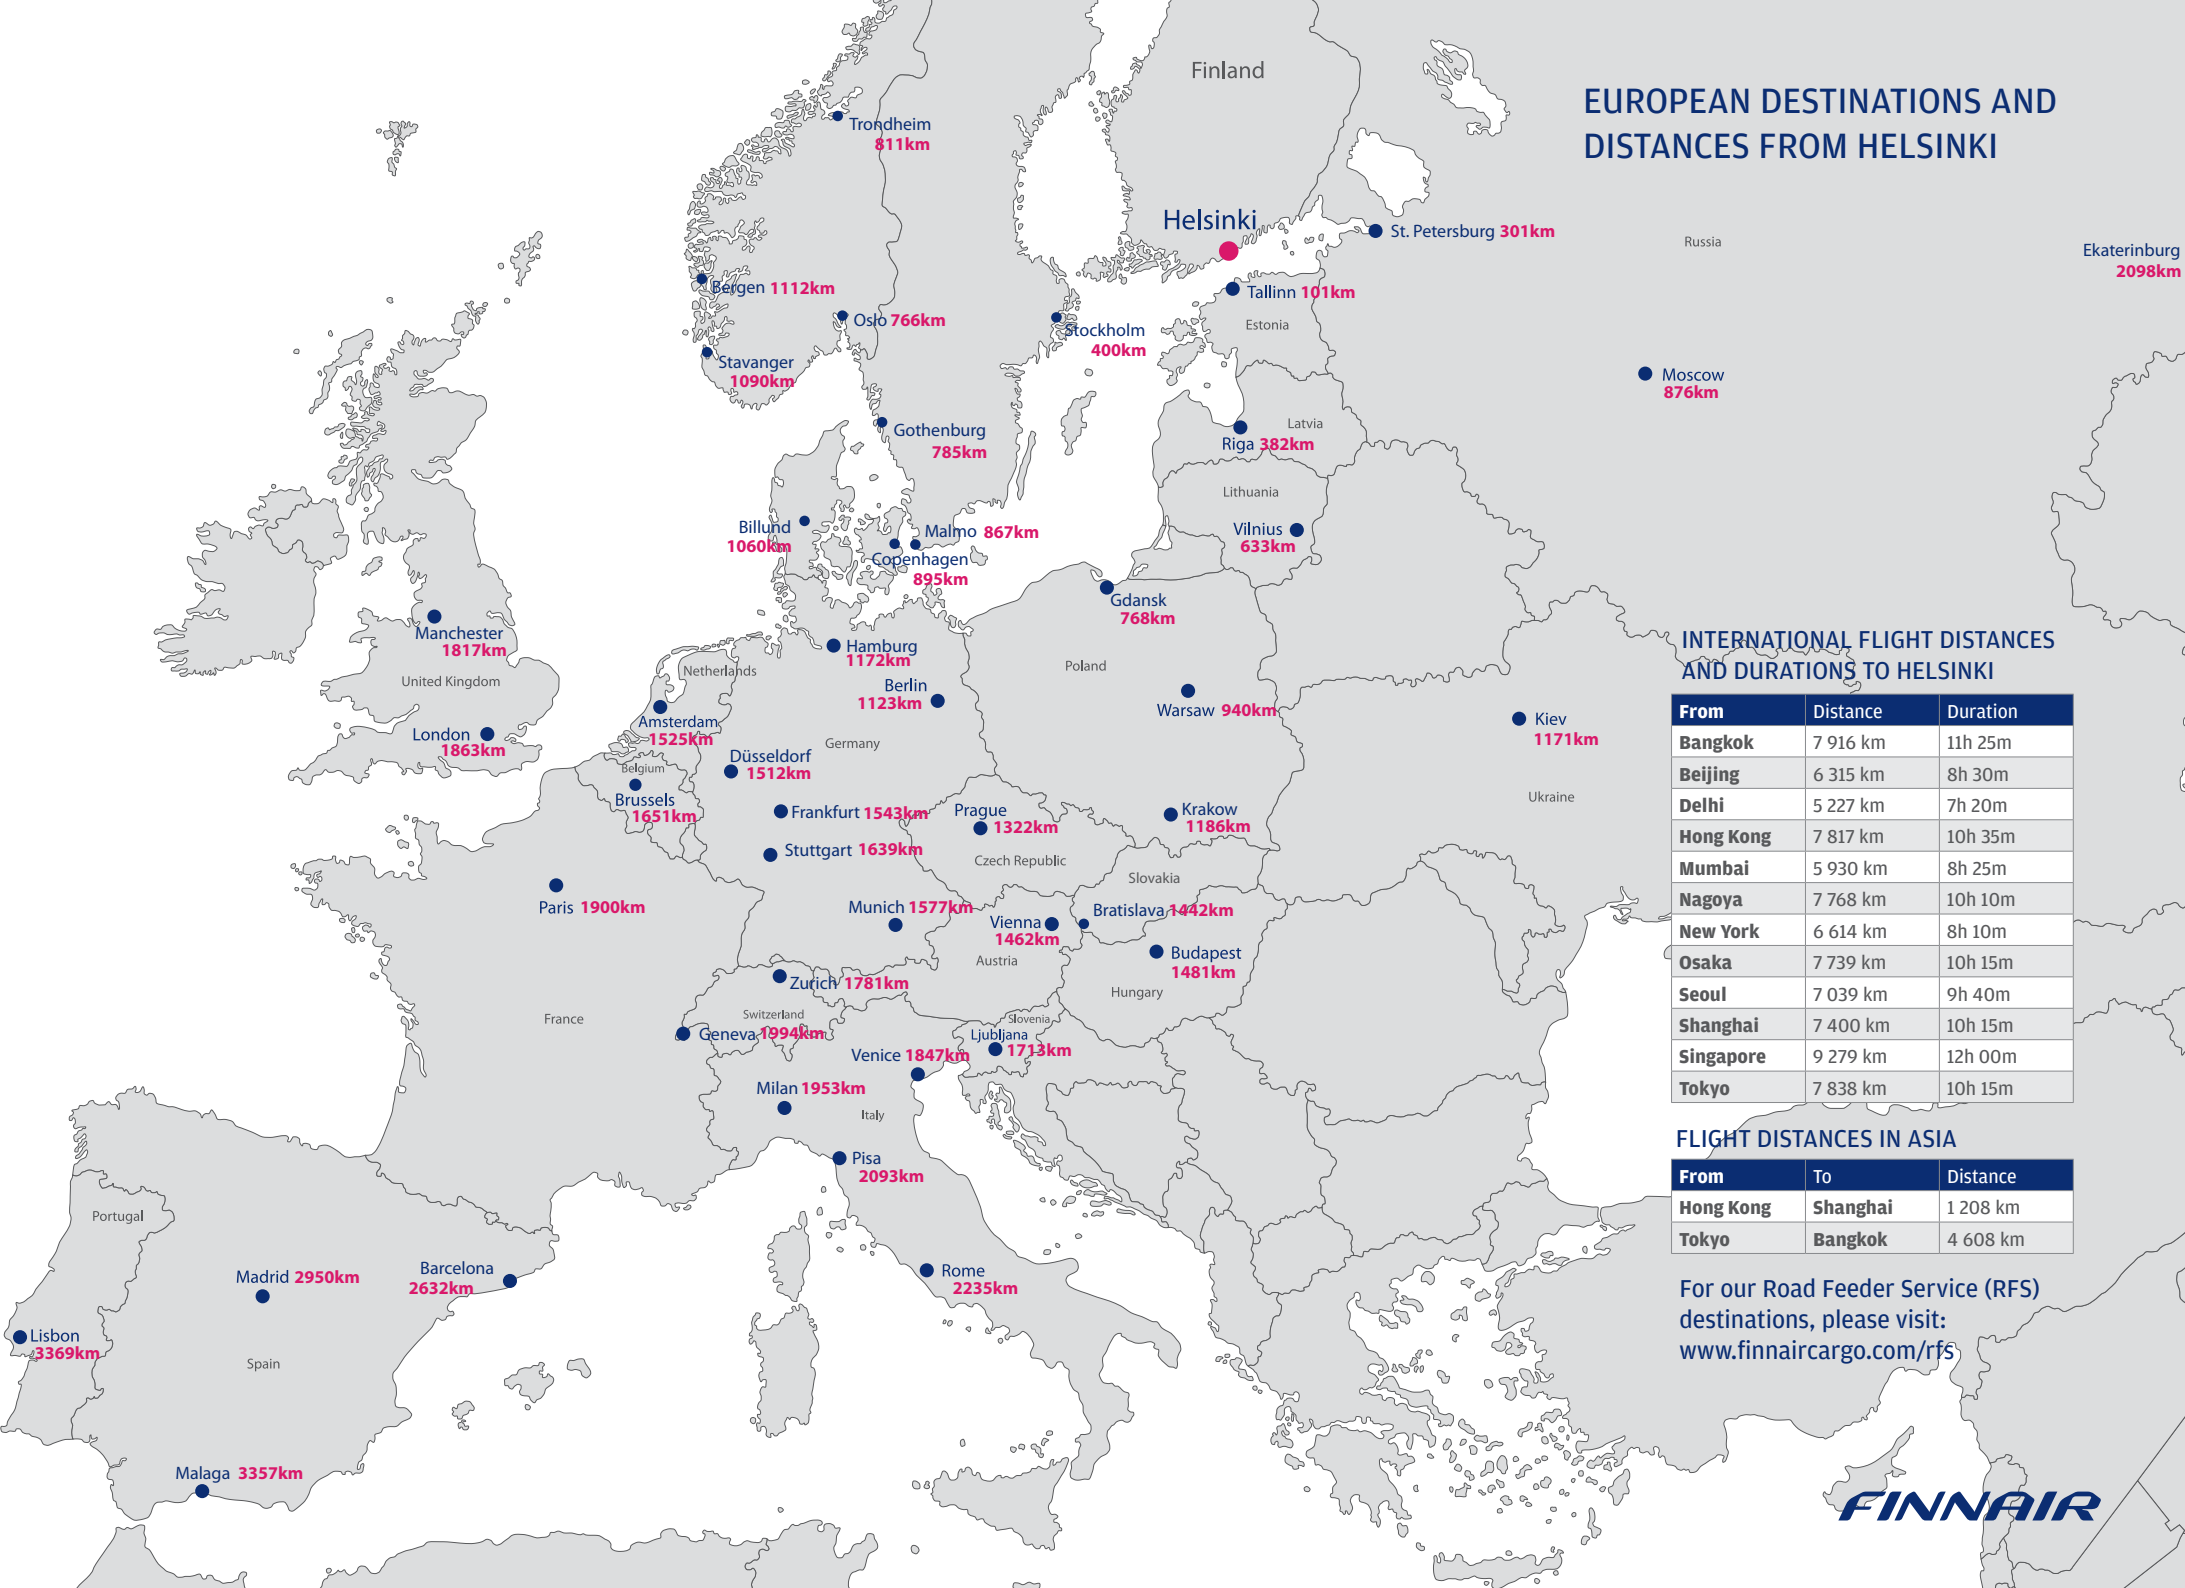

EUROPEAN DESTINATIONS AND DISTANCES FROM HELSINKI

INTERNATIONAL FLIGHT DISTANCES AND DURATIONS TO HELSINKI

From	Distance	Duration
Bangkok	7 916 km	11h 25m
Beijing	6 315 km	8h 30m
Delhi	5 227 km	7h 20m
Hong Kong	7 817 km	10h 35m
Mumbai	5 930 km	8h 25m
Nagoya	7 768 km	10h 10m
New York	6 614 km	8h 10m
Osaka	7 739 km	10h 15m
Seoul	7 039 km	9h 40m
Shanghai	7 400 km	10h 15m
Singapore	9 279 km	12h 00m
Tokyo	7 838 km	10h 15m

FLIGHT DISTANCES IN ASIA

From	To	Distance
Hong Kong	Shanghai	1 208 km
Tokyo	Bangkok	4 608 km

For our Road Feeder Service (RFS) destinations, please visit: www.finnaircargo.com/rfs